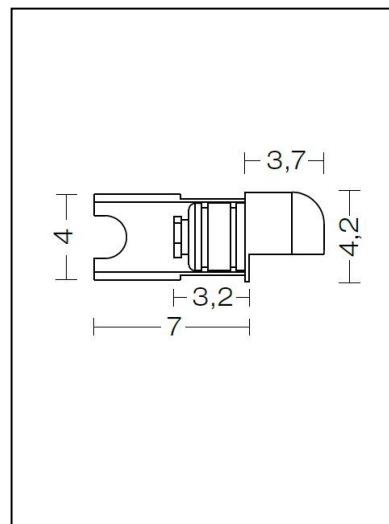

Technical data sheet

All right reserved Landa illuminotecnica S.p.A.
will reserve to change the specific note without
any written notice.

Mira 45

Article 4157LL2N.INX Natural White 4157LL2H.INX Warm White
Product type: Recessed
Body material Anodized aluminium AW 6060
Transparent polycarbonate diffuser and silicon gasket.
Lens included: beam 40°
Colour: bronze anodized
<u>Transformer not included</u>

IK08
IP67
Powered by
Seoul Semiconductor Z5M

2W 24V DC
With lens: beam 40°

4157LL2N.INX 160lm
4000°K Ra80 280lx at 1mt

5441LL2H.INX 160lm
3000°K Ra80 280lx at 1mt

Supplied with 1 mt. cable NS20N
Dimmable: NO