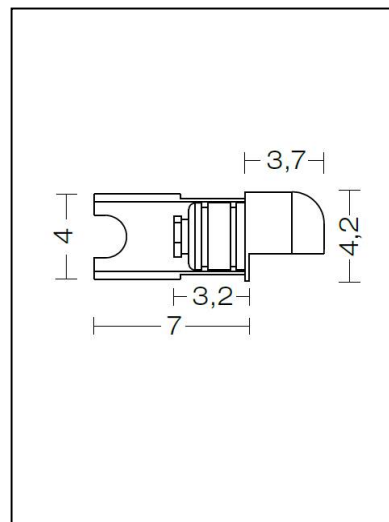

Technical data sheet

All right reserved Landa illuminotecnica S.p.A.
will reserve to change the specific note without
any written notice.

Mira 45

Article 4157LL2N.BRZ Natural White	4157LL2H.BRZ Warm White
Product type: Recessed	
Body material Anodized aluminium AW 6060	
Transparent polycarbonate diffuser and silicon gasket.	
Lens included: beam 40°	
Colour: bronze anodized	
<u>Transformer not included</u>	

IK08
IP67
Powered by
Seoul Semiconductor Z5M

2W 24V DC
With lens: beam 40°

4157LL2N.BRZ 160lm
4000°K Ra80 280lx at 1mt

5441LL2H.BRZ 160lm
3000°K Ra80 280lx at 1mt

Supplied with 1 mt. cable NS20N
Dimmable: NO