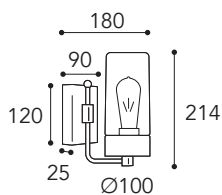

3390.T.AR

Vetri/Glasses

.T =
Vetro trasparente
Transparent glass

.O =
Vetro opale
Opal glass

i pag. 10

CE
IP44 - E27

⚡
Max Watt
52

💡
Lampadina a LED
non inclusa
Led bulb not included