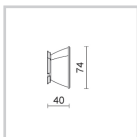

84108
Waterproof
connector

28-3141
Professional
optic device
70°