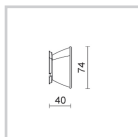

28-3140
Professional
optic device
20°