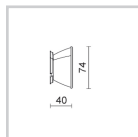

Accessories

28-3138
Professional
optic device
65°