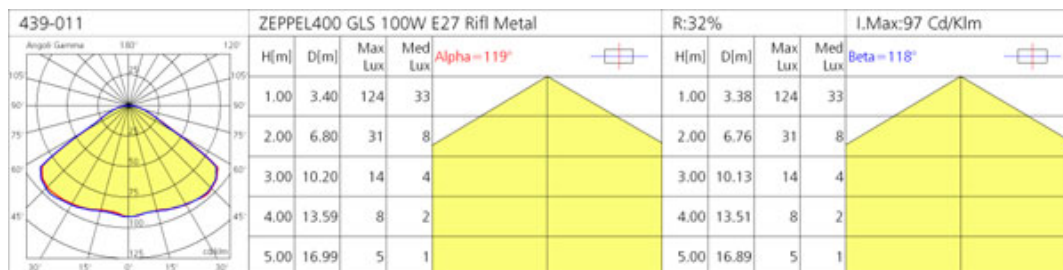

ACCESSORIES

Product Code : 7618-00-30/31/52
Name : Mechanical adapter with automatic locking

Product Code : 7600-00-20/30/31
Name : Electro/mechanical adapter

Product Code : 160976
Name : Suspension kit
Finish : Translucent

Lamps	Lamp categories	Lamp type	Lamp wattage (W)	Base	Nominal lumens on thermal regime (lm)	Color rendering
	Compact fluorescent	FBT	23	E27	1500	82
	Halogen	HE	100	E27		

Photometrics