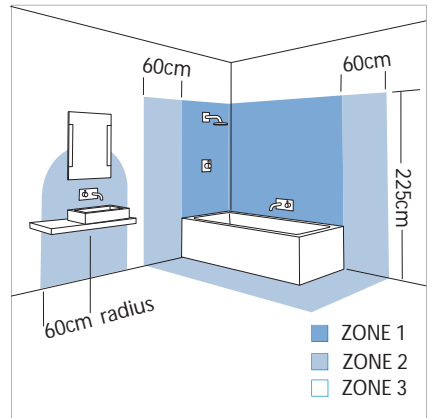

1 x 25w G9		included
---------------	--	----------

Zones	2	3
-------	----------	----------

Astro Lighting Ltd.
G2 River Way,
Harlow,
Essex,
CM20 2DP
Great Britain

tel: +44 (0) 1279 427001
fax: +44 (0) 1279 427002
email: sales@astrolighting.co.uk
www.astrolighting.co.uk